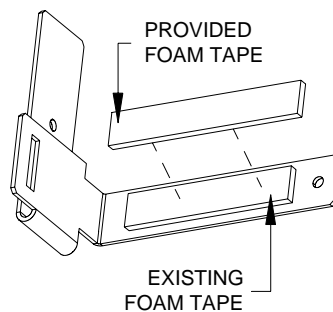

merit entertainment

Ion Power Supply Replacement

This replacement power supply may be slightly smaller in size than the power supply that was in your game. Because of this, additional foam tape may need to be added to the power supply mounting bracket. If there is already a double layer of foam tape on the bracket, you do not need to install additional tape. If there is only a single layer of tape, follow the guide below to install the provided tape on top of the existing tape.

Elite Edge, eVo, eVo Walleto and Entertainer Games:

FIGURE 1 – POWER SUPPLY MOUNTING BRACKET
USED IN ELITE EDGE, EVO, EVO WALLETO AND ENTERTAINER GAMES

Aurora Games:

FIGURE 2 – POWER SUPPLY MOUNTING BRACKET
USED IN AURORA GAMES