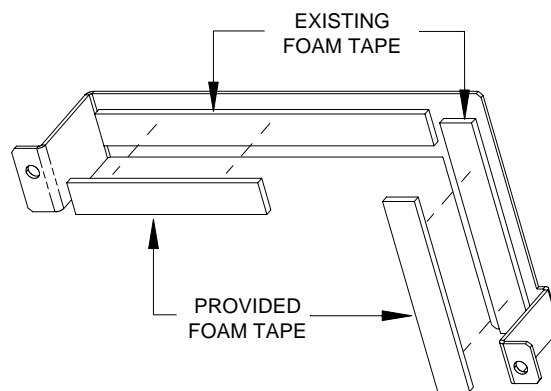

merit entertainment

Ion Power Supply Replacement

This replacement power supply may be slightly smaller in size than the power supply that was in your game. Because of this, additional foam tape may need to be added to the power supply mounting bracket. If there is already a double layer of foam tape on the bracket, you do not need to install additional tape. If there is only a single layer of tape, follow the guide below to install the provided tape on top of the existing tape.

Elite Edge, eVo, eVo Walleto and Entertainer Games:

FIGURE 1 – POWER SUPPLY MOUNTING BRACKET
USED IN ELITE EDGE, EVO, EVO WALLETO AND ENTERTAINER GAMES

Aurora Games:

FIGURE 2 – POWER SUPPLY MOUNTING BRACKET
USED IN AURORA GAMES